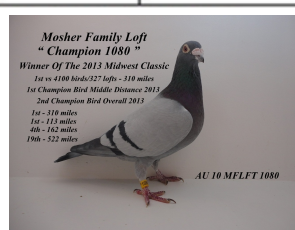

## AU 01 POP 1834 "FOUNDATION QUALITY"

"FOUNDATION QUALITY"  
GREAT BREEDER.  
SIRE TO :  
1ST 2013 MIDWEST CLASSIC  
WINNER VS 4100 BIRDS AND  
327 LOFTS  
1ST CHAMPION BIRD MIDDLE  
DISTANCE 2013  
1ST CHAMPION YOUNG BIRD  
2014

## AU 10 MFLFT 1080 "CHAMPION 1080"

SEX: COCK  
STATUS: BREEDER  
COLOR: BLUE BAR  
"CHAMPION 1080" 2013  
MIDWEST CLASSIC WINNER  
FIRST AGAINST 4100 BIRDS  
AND 327 LOFTS. A VERY  
GOOD RACER WINNING  
1ST - 310 MI VS 4100  
1ST - 115 MI VS 445  
4TH - 162 MI VS 88  
8TH - 76 MI VS 82  
8TH - 113 MI VS 117  
19TH - 522 MI VS 149 DAY  
BIRD  
1ST MIDDLE DISTANCE  
CHAMPION BIRD CLUB  
2ND OVERALL CHAMPION  
BIRD CLUB IN 2013  
PLUS MANY OTHER PRIZES.